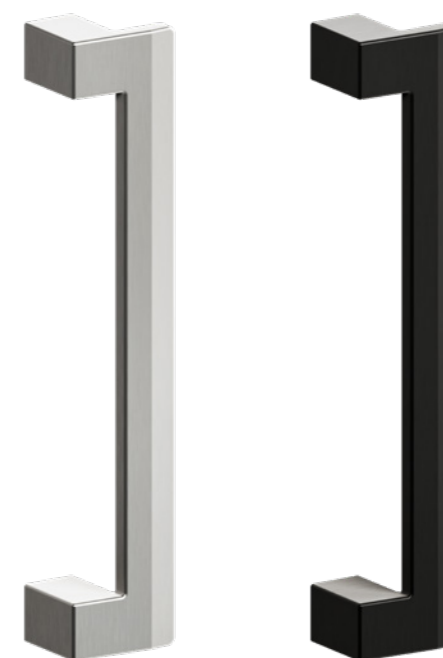

Offset Pull Handle

Bring the outside in. Create open spaces or snug hideaways. Transform a room, change spaces and enhance beautiful vistas. Verta's sliding door furniture gives you the freedom to create spaces you love.

Sliding door pull handle suitable for internal and external use.
Designed to be paired with the Schlage Sliding Mortice Lock.