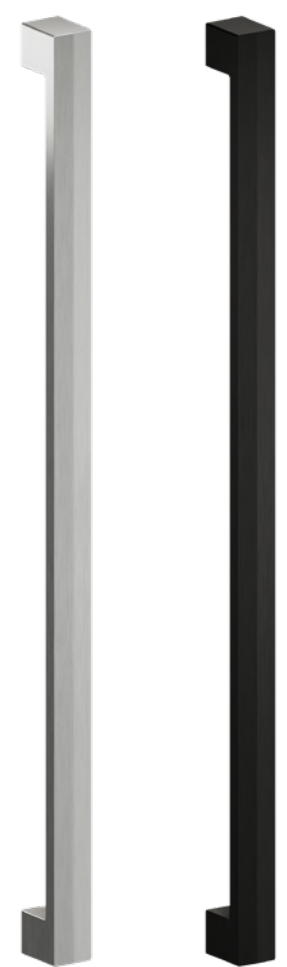

Each piece of Verta is constructed from stainless steel. We start with one of the highest grades of stainless steel available – 316 marine-grade – sourced from an expert in the material.

No compromise is made during construction. Solid stainless steel is used throughout, moulded nylon load pads are seamlessly melded to vents, radius corners are micro-millimetre perfect and curved edges are polished with watch-maker precision.

PVD Black is a striking new finish option

Lineal

Subtle, architectural lines create planes to reflect light in every direction

Tactile surface

Straight edges transition to gently rounded backs, curving into your hand and creating a soft touching point

Entrance

Mini Lever (Square)

Mini Lever (Round)

Entrance Pull Handle

Euro Cylinder Escutcheon (Square)
Oval Cylinder Escutcheons also available

Euro Cylinder Escutcheon (Round)
Oval Cylinder Escutcheons also available

Thumb Turn (Square)

Thumb Turn (Round)

Long Plate Lever

Long Plate Lever (Euro Cylinder)

Create a grand entrance to your home with Verta's Entrance Pull Handle. Make a bold statement with your front door and showcase stylish accents throughout your home.